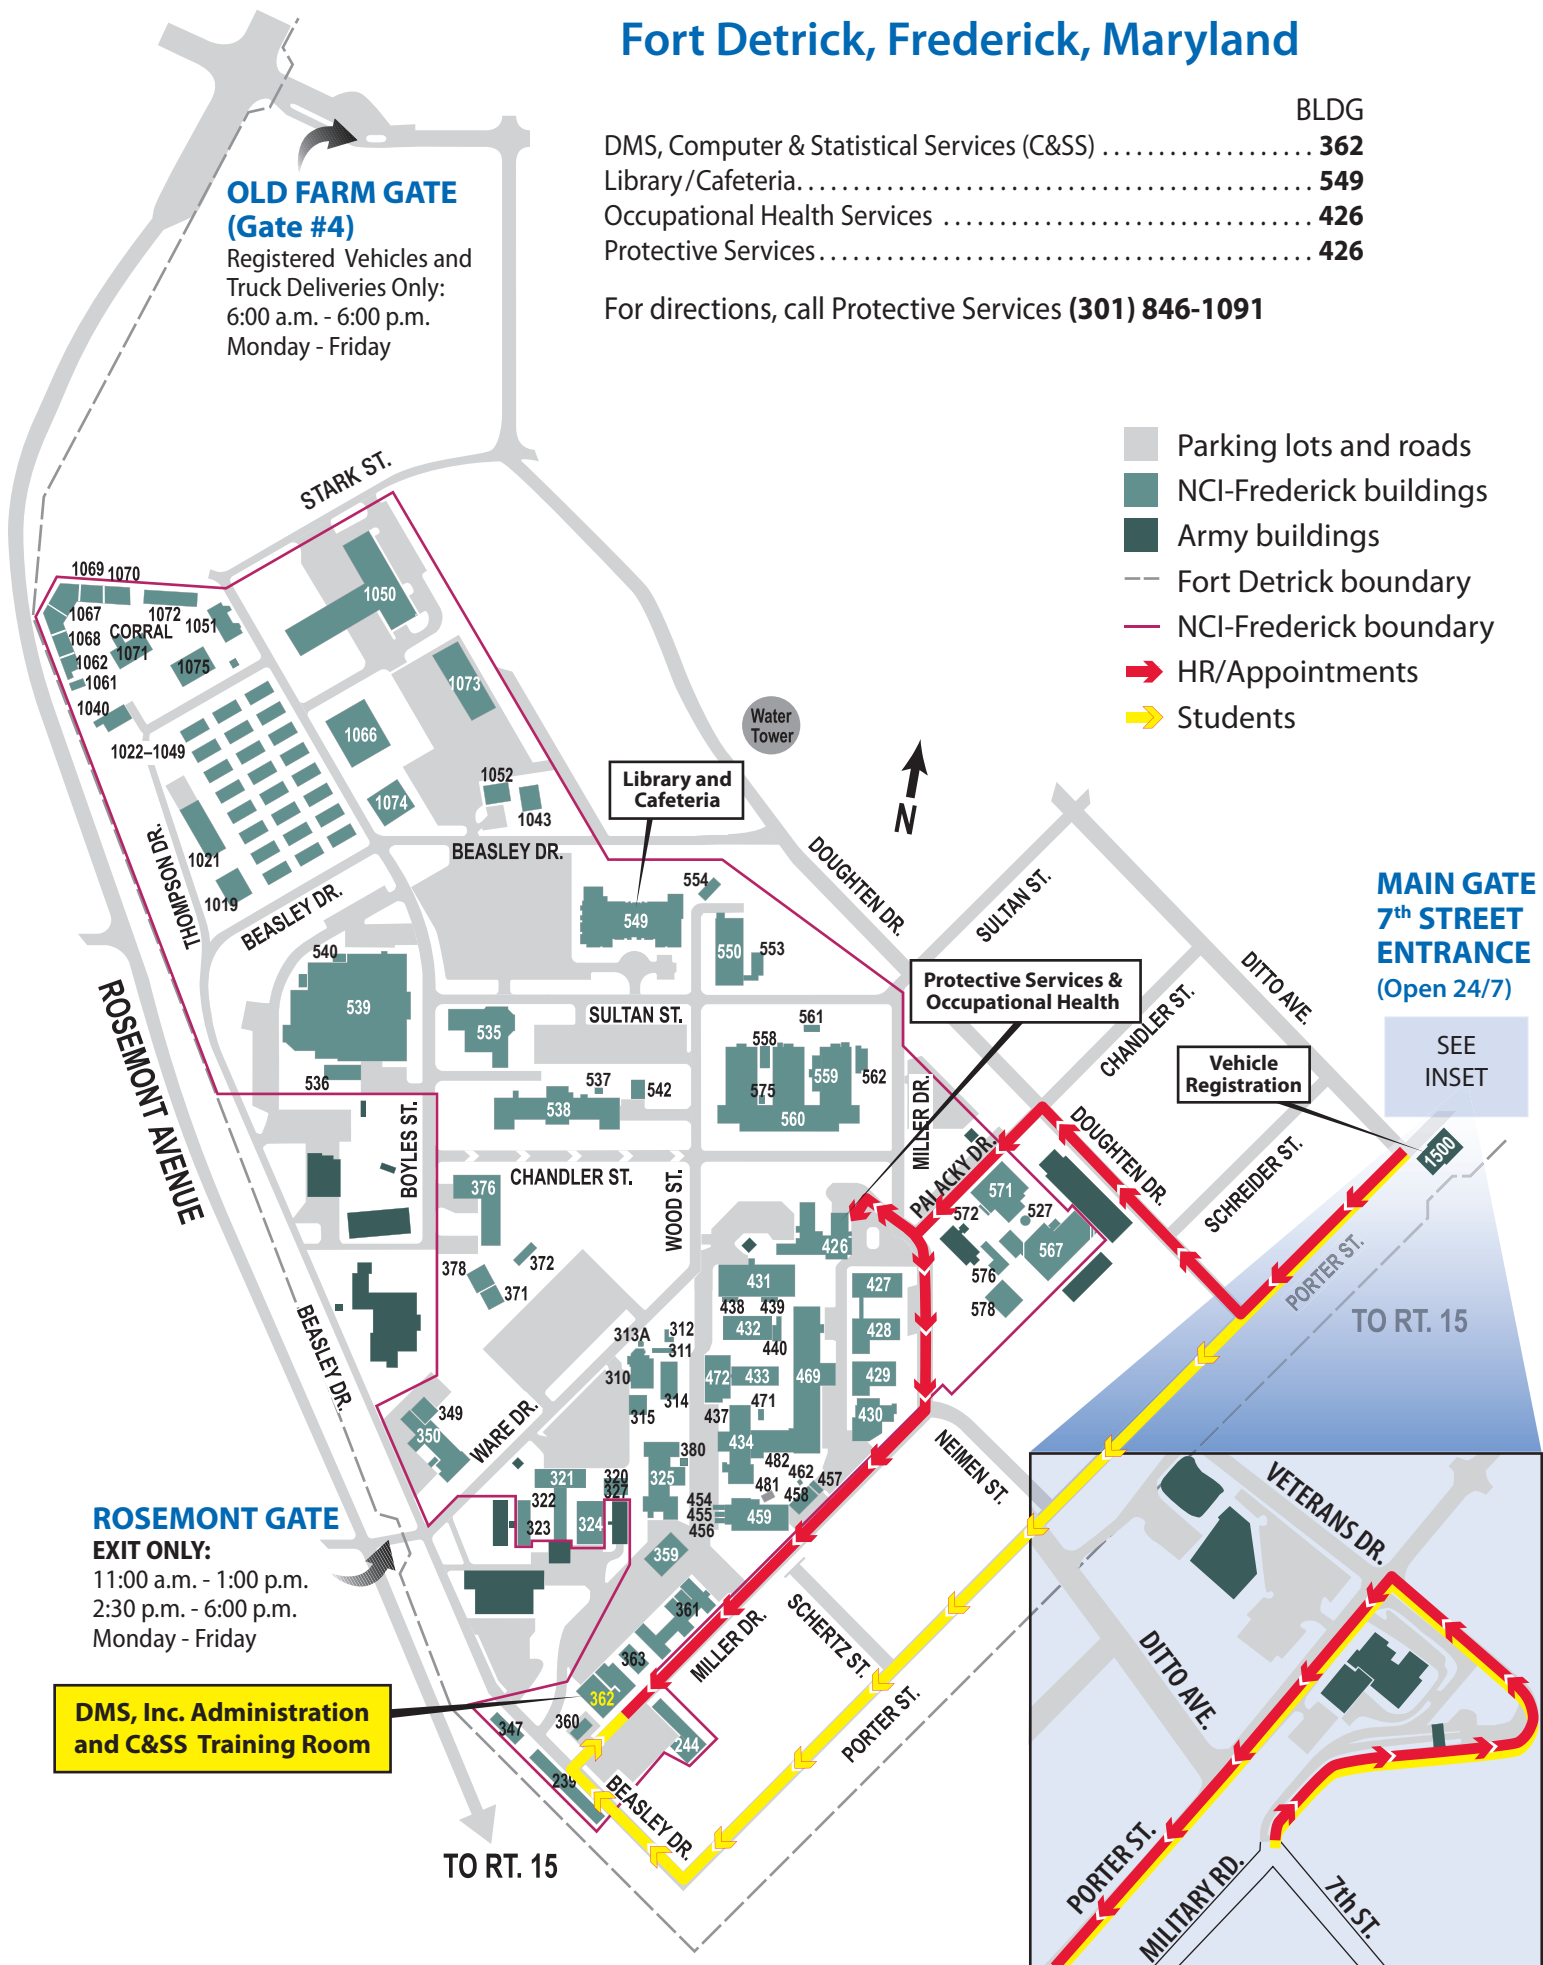

## Fort Detrick, Frederick, Maryland

BLDG

DMS, Computer & Statistical Services (C&SS) .....	362
Library/Cafeteria .....	549
Occupational Health Services .....	426
Protective Services .....	426

For directions, call Protective Services (301) 846-1091

### OLD FARM GATE (Gate #4)

Registered Vehicles and  
Truck Deliveries Only:  
6:00 a.m. - 6:00 p.m.  
Monday - Friday

- Parking lots and roads
- NCI-Frederick buildings
- Army buildings
- Fort Detrick boundary
- NCI-Frederick boundary
- HR/Appointments
- Students

**MAIN GATE**  
**7th STREET**  
**ENTRANCE**  
(Open 24/7)

SEE  
INSET

### ROSEMONT GATE

**EXIT ONLY:**  
11:00 a.m. - 1:00 p.m.  
2:30 p.m. - 6:00 p.m.  
Monday - Friday

**DMS, Inc. Administration  
and C&SS Training Room**